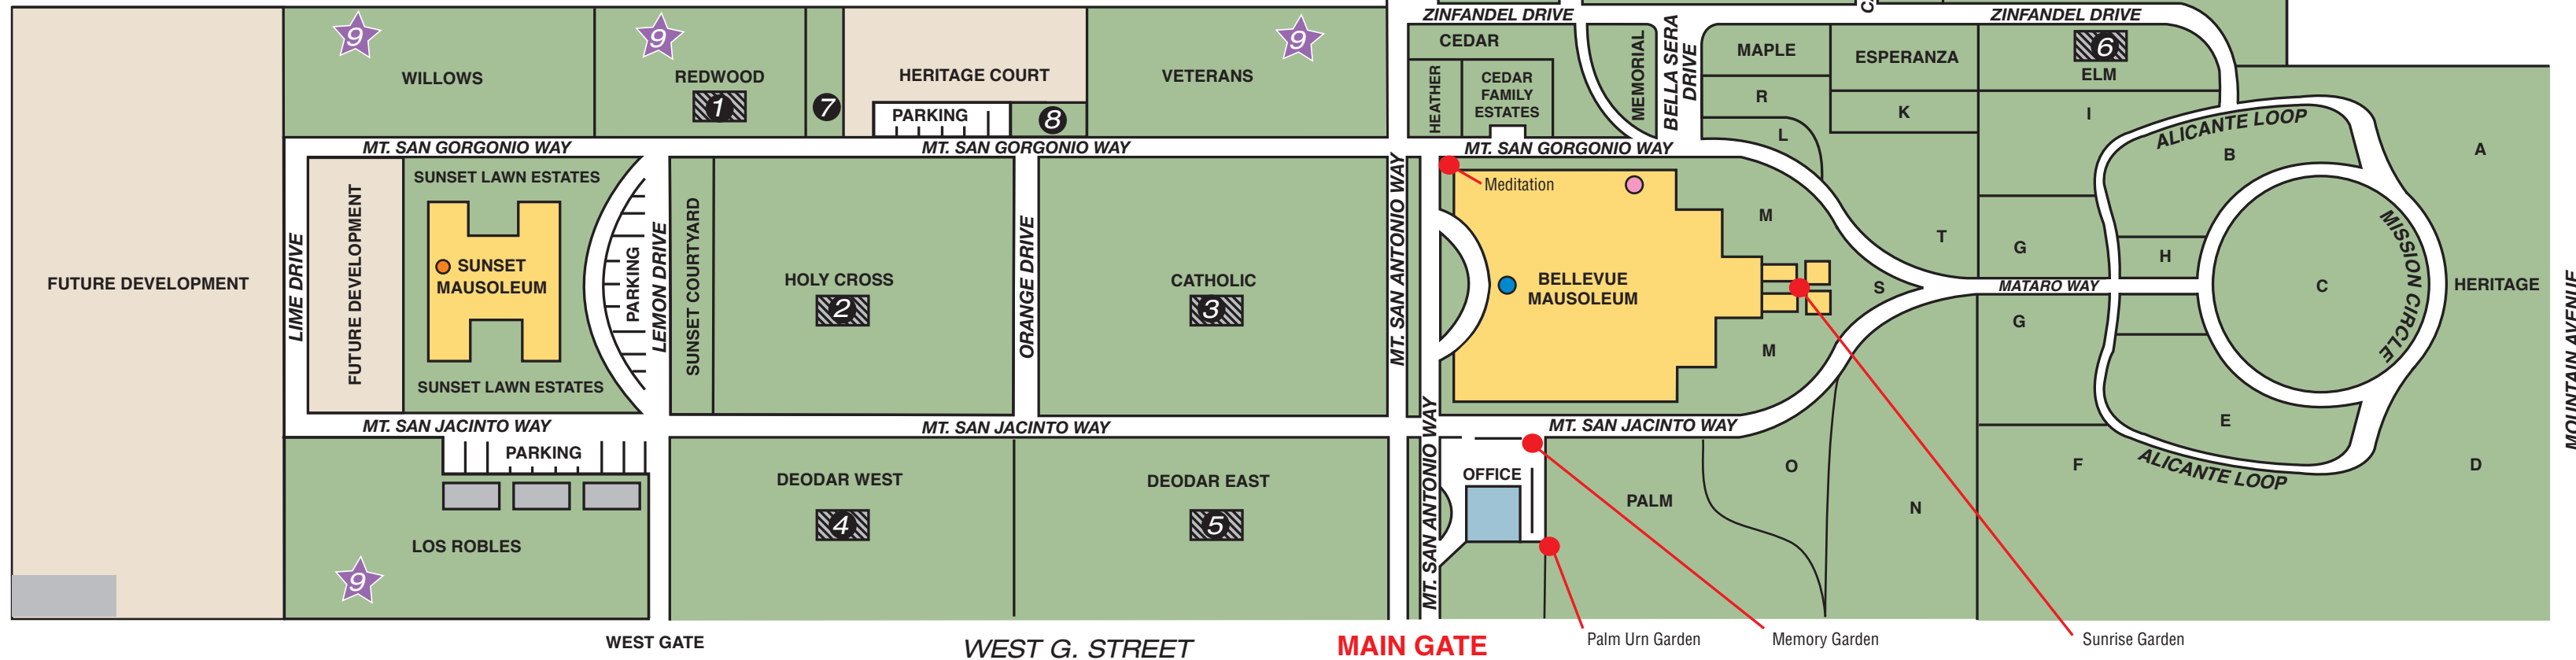

# BELLEVUE MEMORIAL PARK

ONTARIO CEMETERY ASSOCIATION

*Large enough to help, small enough to care*

## Map Key

### MEMORIAL CREMATION GARDENS

- ① Redwood
- ② Holy Cross
- ③ Catholic
- ④ Deodar West
- ⑤ Deodar East
- ⑥ Elm-Evergreen

### SECTION

- ⑦ Redwood Children
- ⑧ Heritage Infant
- ⑨ Upright Monument Sections
- Chapel of Flowers
- West End Chapel
- North View Chapel